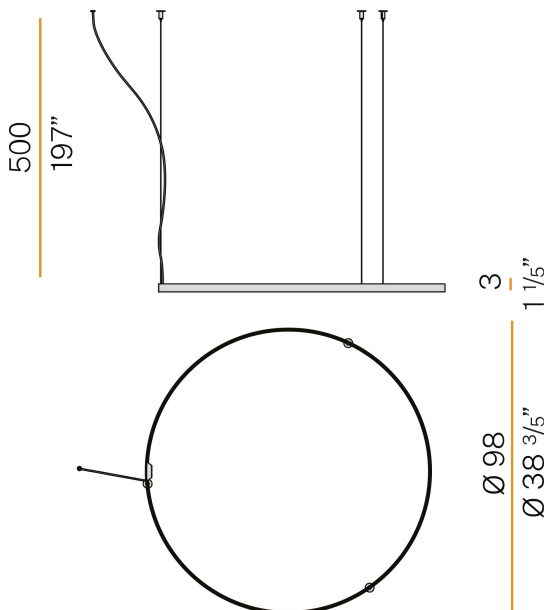

PANZERI

Zero Round

24V DC

M03302.100.0410

● black

Data sheet

CODE	M03302.100.0410
SYSTEM POWER CONSUMPTION	47W
EFFICACY	86.79lm/W
LIGHT SOURCE	LED
LIGHT SOURCE LIFETIME	L70 (B50) 60.000h
COLOUR TEMPERATURE	3000K Ra>90
LIGHT DISTRIBUTION	diffused
POWER SUPPLY	24V DC
DRIVER	remote not included
NOMINAL LUMINOUS FLUX	5670lm
LUMEN OUTPUT	4079lm
EFFICIENCY	71.9%
WEIGHT	1.43 Kg
PROTECTION DEGREE	IP20
COLOUR TOLLERANCES	SDCM 3
PACKING DIMENSIONS (CM)	107,0 x 107,0 x 11,0

Single or multiple suspension lighting fixture for interiors, with direct and indirect light emission.

Bended extruded aluminium structure in white, black, bronze, mat brass or titanium polyacrylic paint.

Extruded polycarbonate diffuser with opaline finish.

Suspension kit with griplocks and 5m (196,9") long steel cables.

5m (196,9") long power cable in transparent PVC.

Provided without power canopy.

Technical drawing

Polar diagram