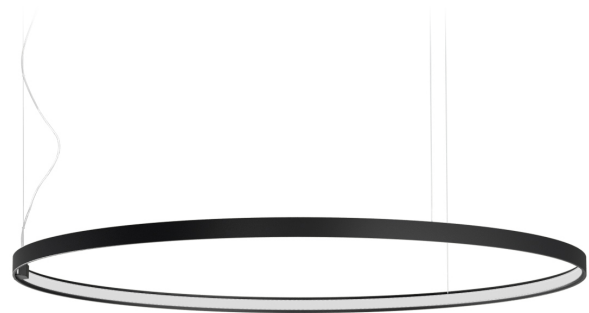

PANZERI

Zero Round

24V DC

M03302.100.0410

● black

Data sheet

CODE	M03302.100.0410
SYSTEM POWER CONSUMPTION	47W
EFFICACY	86.79lm/W
LIGHT SOURCE	LED
LIGHT SOURCE LIFETIME	L70 (B50) 60.000h
COLOUR TEMPERATURE	3000K Ra>90
LIGHT DISTRIBUTION	diffused
POWER SUPPLY	24V DC
DRIVER	remote not included
NOMINAL LUMINOUS FLUX	5670lm
LUMEN OUTPUT	4079lm
EFFICIENCY	71.9%
WEIGHT	1.43 Kg
PROTECTION DEGREE	IP20
COLOUR TOLLERANCES	SDCM 3
PACKING DIMENSIONS (CM)	107,0 x 107,0 x 11,0

Single or multiple suspension lighting fixture for interiors, with direct and indirect light emission.

Bended extruded aluminium structure in white, black, bronze, mat brass or titanium polyacrylic paint.

Extruded polycarbonate diffuser with opaline finish.

Suspension kit with griplocks and 5m (196,9") long steel cables.

5m (196,9") long power cable in transparent PVC.

Provided without power canopy.

Technical drawing